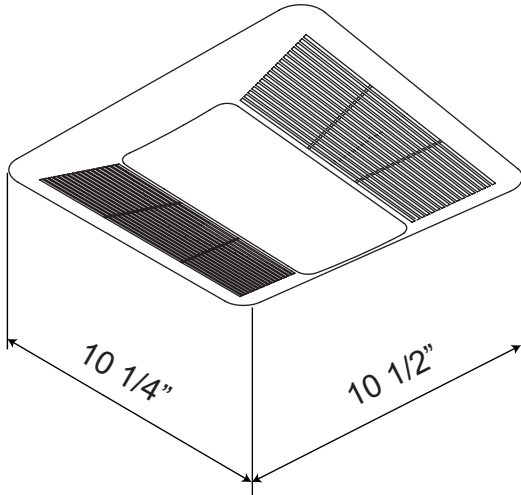

PCVLK Premium Choice Value Series Light Kit (CFL)

Dimensions (inches)

Features:

- 13 watt GU24 Bulb
- 2700K/900 lumens
- Simple plug-in receptacle in fan housing
- Can be installed with new fan or as an add-on later