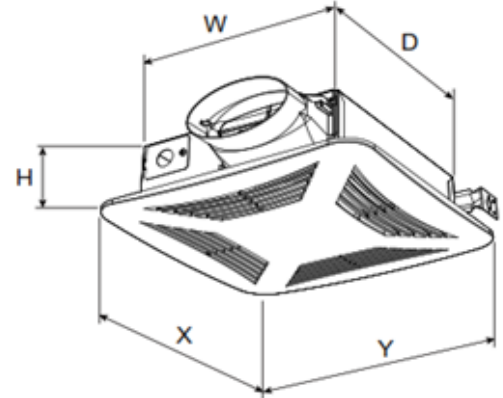

ADVANCING VENTILATION®

PCLP80XP

(Low Profile Ceiling or Wall Mounted Ventilation Fan)

DIMENSIONS

Duct Dia. (oval)	Dimensions (in Inches)					Weight (lbs)
	X	Y	W	D	H	
4"	13	14	10-1/4	10-1/4	3-3/8	7

PERFORMANCE