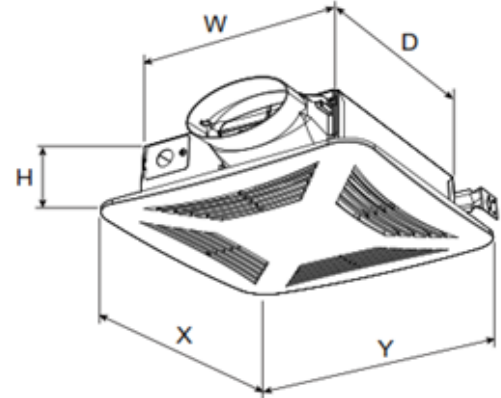

ADVANCING VENTILATION®

PCLP80XP

(Low Profile Ceiling or Wall Mounted Ventilation Fan)

DIMENSIONS

Duct Dia. (oval)	Dimensions (in Inches)					Weight (lbs)
	X	Y	W	D	H	
4"	13	14	10-1/4	10-1/4	3-3/8	7

PERFORMANCE