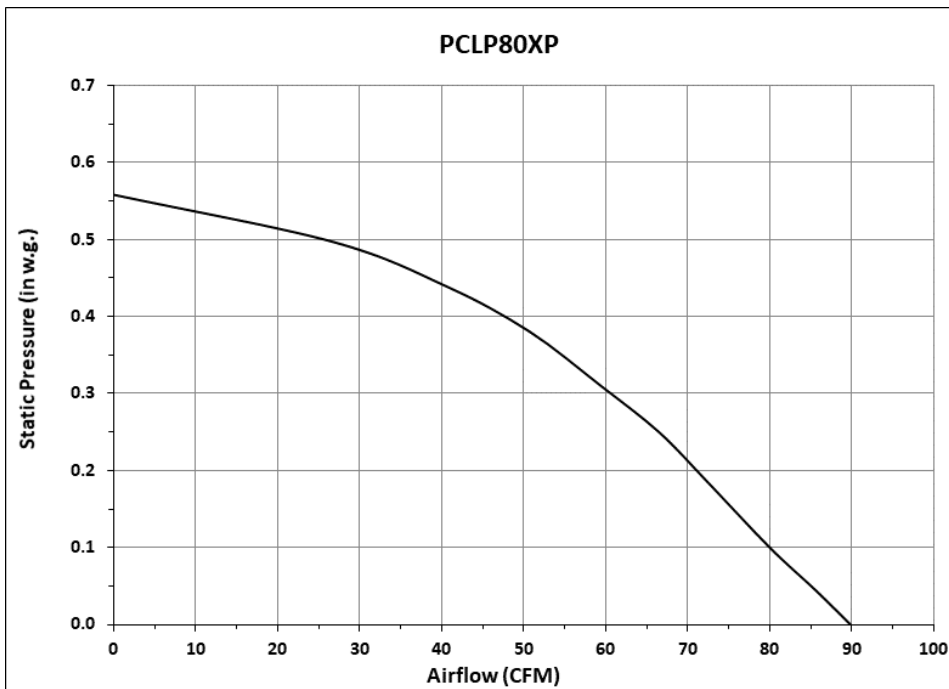

ADVANCING VENTILATION®

PCLP80XP

(Low Profile Ceiling or Wall Mounted Ventilation Fan)

DIMENSIONS

Duct Dia. (oval)	Dimensions (in Inches)					Weight (lbs)
	X	Y	W	D	H	
4"	13	14	10-1/4	10-1/4	3-3/8	7

PERFORMANCE

Airflow (CFM)	Static Pressure (in w.g.)	Sound (Sones)	Efficacy (CFM/W)*	Max Power (Watts)*	Voltage / Frequency	Max Current (Amps)	Nom RPM
80	0.1	0.7	4.7	17.5	120VAC / 60Hz	0.20	779
66	0.25	-	4				

*Values are based off test data.