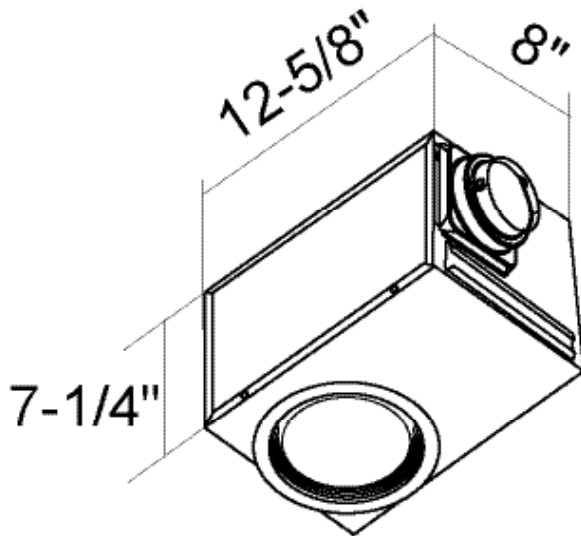

PCRL80

Premium Choice Recessed Vent Light

Specifications

- HVI certified performance, 80 CFM @ .1" SP
- Very quiet, rated at 1.2 sones
- 120V/60HZ
- Galvanized housing with black polyester powder coat finish
- Universal 4" or 6" metal duct adaptor
- 14-24" adjustable hanging bars
- Fits 2x8 construction
- PCRL80 has a E26 bulb base (bulb sold separately)
- Plug-&-Play compatible with PCSC (Speed Control) and PCHS (Humidity Sensor)
- 5-year warranty

Performance

CFM @ .1" SP	CFM @ .25" SP	Watts	Duct Dia	Sones @ .1" SP	Amps
80	50	19.7	4 & 6"	1.2	.27

PCRL80LC Light Cover is optional with PCRL80.

Typical Specifications:

Ventilating fan shall be S&P PCRL80 mounted in the ceiling. The fan shall have a 5-year limited warranty. The fan shall be HVI Certified at 0.1 inch water gauge for CFM performance above. The motor shall be ETL and cETL Listed with impedance protection plus additional thermal protection.